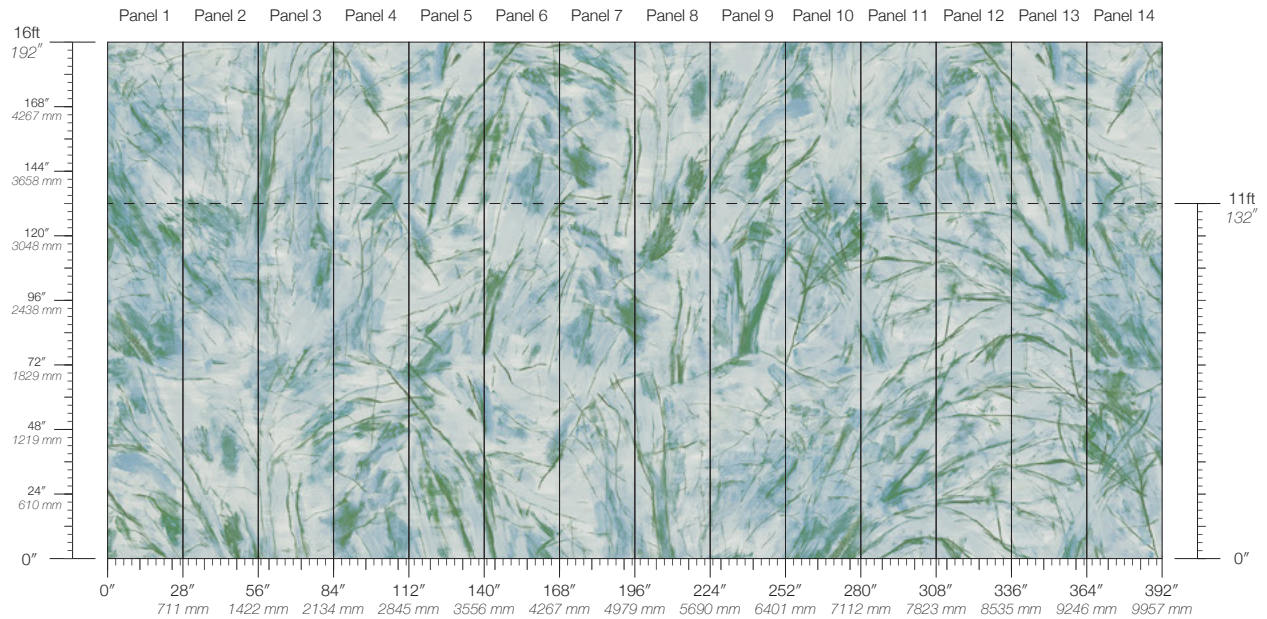

Kaleidoscope Cascade

Suitable for residential and some commercial projects

COLOR
Cascade

ITEM
6103

CONTENT
Polyester & Natural Fiber

PANEL WIDTH
28" / 711 mm trimmed

PANEL HEIGHT
132" / 3353 mm standard
192" / 4877 mm extended

REPEAT
Non-repeating

STOCK
Made to order

LEAD TIME
4 weeks to print

MINIMUM
1 panel

PRICE
Available upon request

ORIGIN
USA

DETAILS
Custom options available

MAINTENANCE
Water-based cleanser

ENVIRONMENTAL
FSC Certified Content
REACH Compliant

SPECS
Cellulose & Polyester Fiber
3.62 oz per linear yard
44.1 g per linear meter
Fibrous surface texture

TESTING
(US) ASTM E84 Adhered Class A

CONTACT
sales@calicowallpaper.com
+1 718 243 1705
57 Lispenard Street
New York, NY 10013 USA

DISCLAIMER
Refer to our website to see the full mural artwork. Reference the physical sample for color and texture. Panel maps represent mural artwork only.